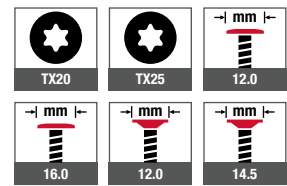

### Application range

- > For reliable fastening of LT-screws with 12 and 16 mm head diameter
- > For reliable fastening of STS-screws with 12 mm and 14.5 mm head diameter

### Properties

- > Easy to use
- > Optimum installation in any position
- > Reliable screw guidance

### Technical specifications

Order description	PU [pieces]	Price/1 [EUR]	Article number	EAN
<b>Drive: 1/4" hexagon DIN/ISO 1173 - E 6.3</b>				
EJOT LT / STS Tool TX20	1		9152700002	4061245074160
EJOT LT / STS Tool TX25	1		9152700000	4061245020341