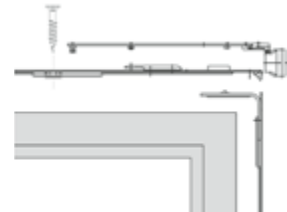

Window screw type Super-E/Tg

Cross references

Bit cross recess H2

Application range

- > Fixing gear rack and baffle gear

Properties

- > Case-hardened steel
- > Single-start thread with partial thread
- > Non-threaded area minimizes the friction at the joint of gear rack/baffle gear
- > Non-threaded area ensures permanent easy opening and closing of the window
- > Under-head serrations for increased safety against stripping
- > EJOSEAL is an inorganic, transparent sealant, to significantly increase the corrosion and heat resistance of fastening elements with zinc or zinc alloy coatings. EJOSEAL does not contain wax and is ideally suitable for direct fastening into plastic.

Technical specifications

Product online

Order description	Length [mm]	PU [pieces]	Price/100 [EUR]	Article number	EAN
EJOSEAL					
Window screw Super-E/Tg 4.2x22	22	1000		2290336607	4061245041247
Window screw Super-E/Tg 4.2x25	25	1000		2254325607	4061245041339