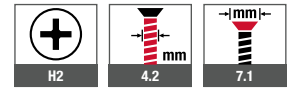

Window screw type Super-E/Tg

Cross references

Bit cross recess H2

Application range

- > Fixing gear rack and baffle gear

Properties

- > Case-hardened steel
- > Single-start thread with partial thread
- > Non-threaded area minimizes the friction at the joint of gear rack/baffle gear
- > Non-threaded area ensures permanent easy opening and closing of the window
- > Under-head serrations for increased safety against stripping
- > EJOSEAL is an inorganic, transparent sealant, to significantly increase the corrosion and heat resistance of fastening elements with zinc or zinc alloy coatings. EJOSEAL does not contain wax and is ideally suitable for direct fastening into plastic.

Technical specifications

Product online

Order description	Length [mm]	PU [pieces]	Price/100 [EUR]	Article number	EAN
EJOSEAL					
Window screw Super-E/Tg 4.2x22	22	1000		2290336607	4061245041247
Window screw Super-E/Tg 4.2x25	25	1000		2254325607	4061245041339