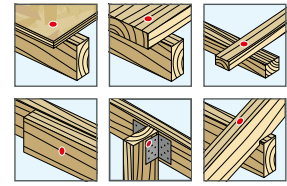

T-FAST

Applications

Technical specifications