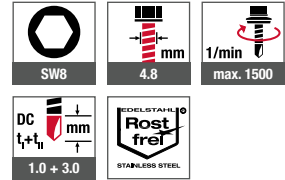

Self-drilling screw JT9-4-4.8

**Application range**

- > Fastening aluminium profiles to aluminium substructures

Properties

- > A4 stainless steel

Applications**Technical specifications****Cross references**

Cordless screwdriver
 ASCM QSW
 Socket wrench insert SW8

Certifications**Product online**

Order description	Length [mm]	Clamping thickness [mm]	PU [pieces]	Price/100 [EUR]	Article number	EAN
JT9-4-4.8x19	19	0-9	1000		7380387340	4061245074108