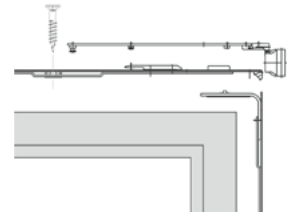

Window screw type Super-E/Tg

Cross references

Bit cross recess H2

Application range

- > Fixing gear rack and baffle gear
- > For narrow casement profiles

Properties

- > Non-threaded area minimizes the friction at the joint of gear rack/baffle gear
- > Non-threaded area ensures permanent easy opening and closing of the window
- > Under-head serrations for increased safety against stripping
- > Case-hardened steel
- > Single-start thread with partial thread
- > EJOSEAL is an inorganic, transparent sealant, to significantly increase the corrosion and heat resistance of fastening elements with zinc or zinc alloy coatings. EJOSEAL does not contain wax and is ideally suitable for direct fastening into plastic.

Technical specifications

Product online

Order description	Length [mm]	PU [pieces]	Price/100 [EUR]	Article number	EAN
EJOSEAL					
Window screw Super-E/Tg 4.2x22	22	1000		2290336607	4061245041247
Window screw Super-E/Tg 4.2x25	25	1000		2254325607	4061245041339