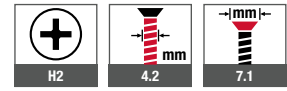

Window screw type Super-E/Tg

Cross references

Bit cross recess H2

Application range

- > Fixing gear rack and baffle gear
- > For narrow casement profiles

Properties

- > Non-threaded area minimizes the friction at the joint of gear rack/baffle gear
- > Non-threaded area ensures permanent easy opening and closing of the window
- > Under-head serrations for increased safety against stripping
- > Case-hardened steel
- > Single-start thread with partial thread
- > EJOSEAL is an inorganic, transparent sealant, to significantly increase the corrosion and heat resistance of fastening elements with zinc or zinc alloy coatings. EJOSEAL does not contain wax and is ideally suitable for direct fastening into plastic.

Technical specifications

Product online

Order description	Length [mm]	PU [pieces]	Price/100 [EUR]	Article number	EAN
EJOSEAL					
Window screw Super-E/Tg 4.2x22	22	1000		2290336607	4061245041247
Window screw Super-E/Tg 4.2x25	25	1000		2254325607	4061245041339