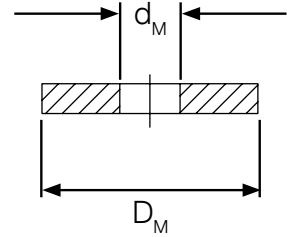

## Shearing load washer VS

**Application range**

- > For use with EJOT screws JZ, JA, JT

**Properties**

- > Zinc-plated steel
- > Metal thickness 4 mm

**Product online**

Order description	$D_M$ [mm]	$d_M$ [mm]	PU [pieces]	Price/100 [EUR]	Article number	EAN
VS-29 shearing load washer	29	6.7	100		3010000003	4061245020846